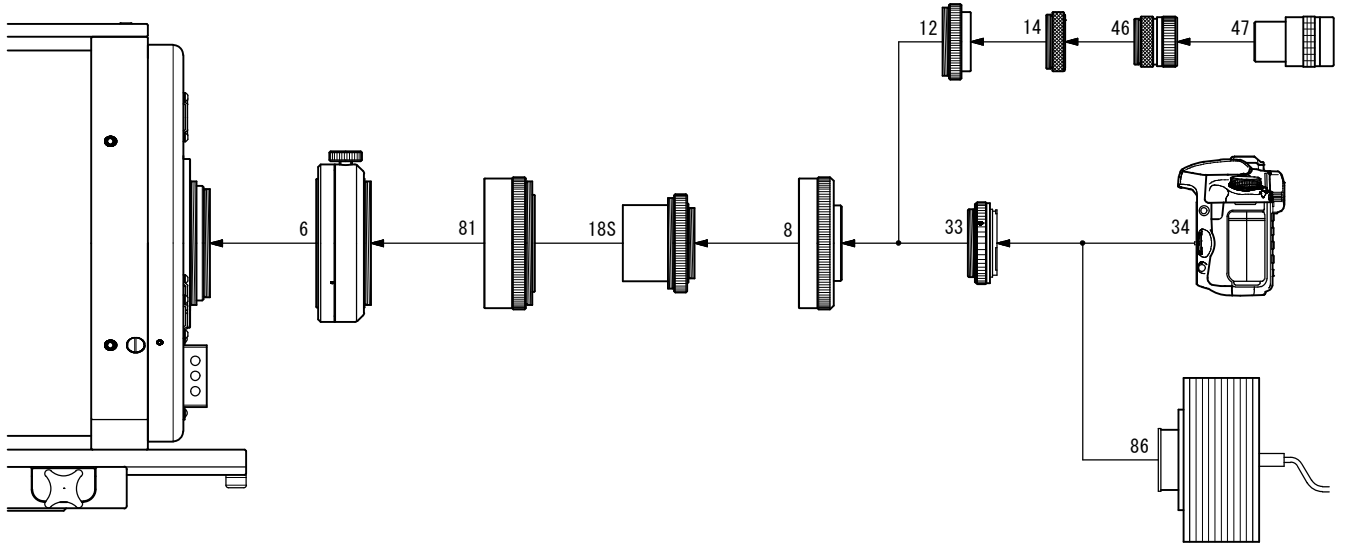

CCA-250 Reducer System Chart

■ Reducer-CR 0.73x

- | | | | |
|---------------------------|------------|------------------------------------|------------|
| 6. CAA (CCA-250) | [TKP86200] | 33. Wide T-mount DX-WR (EOS) | [TKA01251] |
| 8. Coupling (TW) | [TKP86003] | Wide T-mount DX-WR (Nikon) | [TKA01255] |
| 12. Visual adapter | [TKP86005] | 34. SLR camera (EOS/Nikon) | |
| 14. Coupling (S) | [TKP00103] | 46. Ocular adapter (31.7mm/1/1/4") | |
| 16. Aux. Ring | [TKP86002] | | [TKP00101] |
| 18S. Reducer-CR 0.73x | [TKA82580] | 47. LE Ocular | |
| 18L. 645 Reducer-CA 0.72x | | 81. RD-EXT Aux. Ring | [TKA86205] |
| | | 86. CCD camera | |

■ 645 Reducer-CA 0.72x